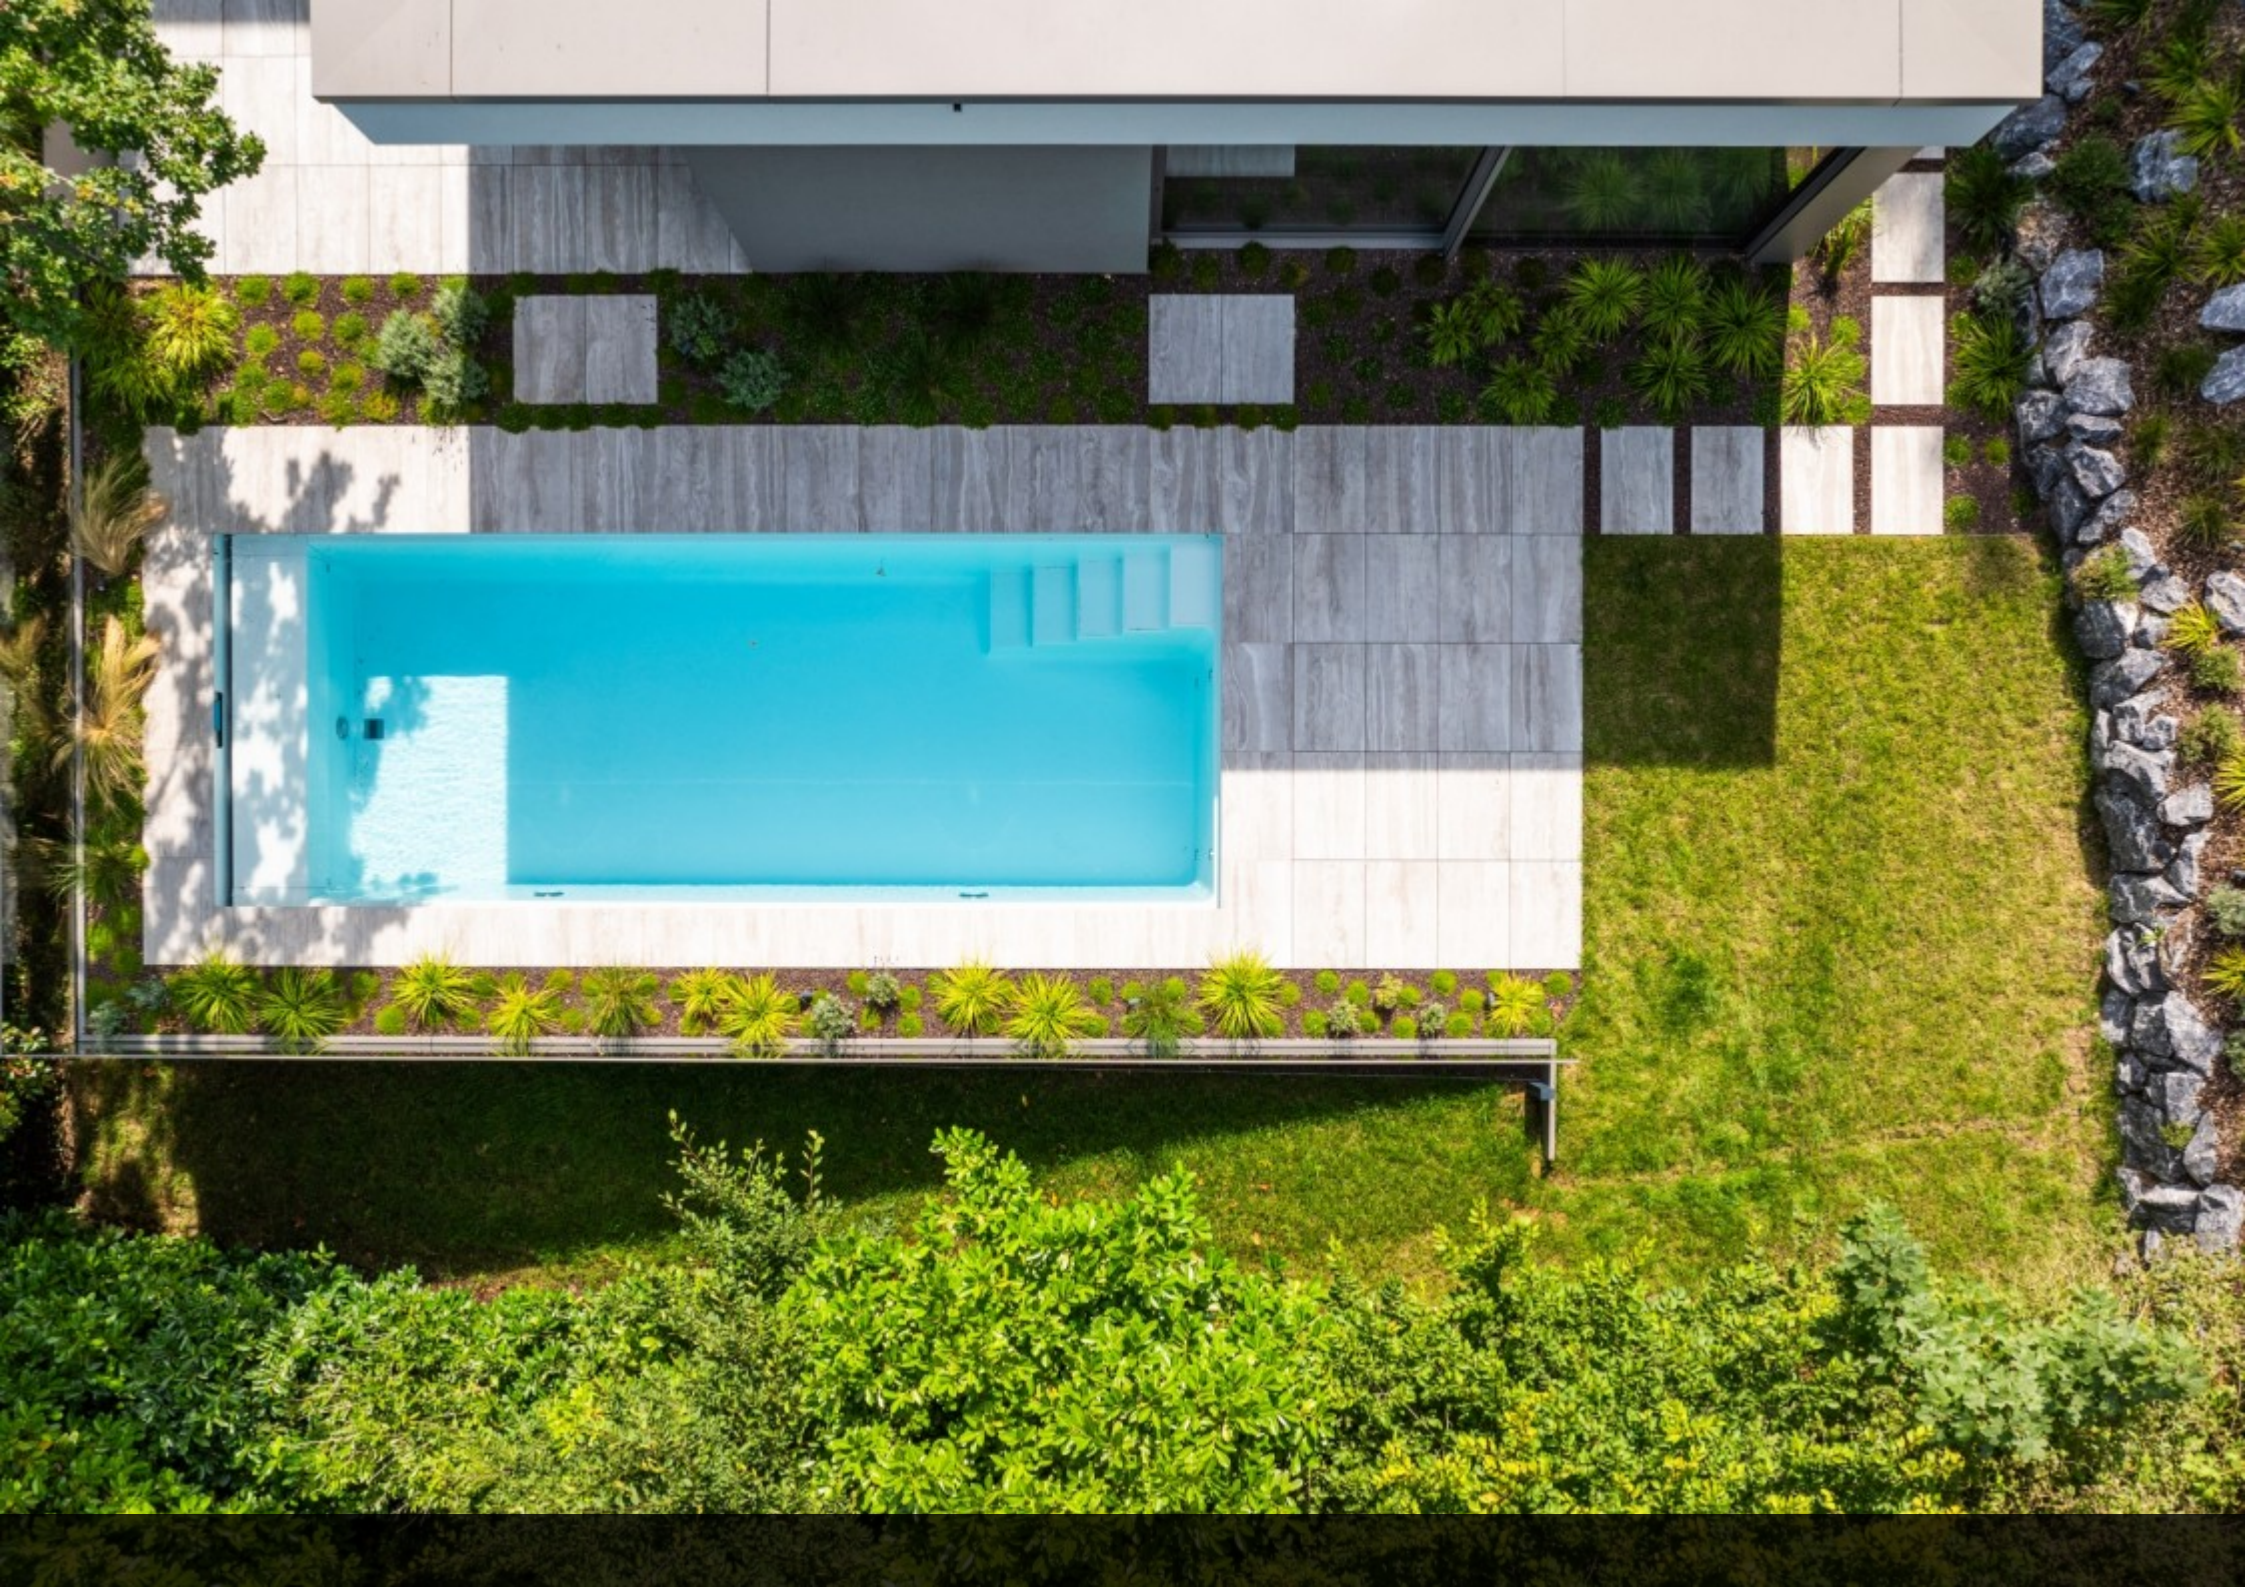

supereal.

Steinsel

house – 5 bedrooms

488 m² – 9.11 ares

4.950.000 €

For sale by Supereal. Exceptional villa nestled on the heights of Steinsel!

Located in the heart of a residential enclave and built on a plot of 9,11 acres, this new property boasts remarkable brightness due to its large openings that reveal an exceptional view of the surrounding nature, as well as a private garden and pool. Equipped with an elevator, numerous bespoke oak woodwork, and a kitchen and bathrooms featuring high-quality materials such as Dekton, this villa also includes the Loxone home automation system for controlling all the equipment, offering the utmost comfort.

The entrance, which provides a stunning perspective towards the garden, is marked by floating staircase steps and built-in cupboards. It also reveals the coherence of the chosen materials and tones. The living area of nearly 80 sum is characterized by its openness to the outside and its semi-covered terrace of 73 sqm. The kitchen, with a pantry and additional equipment, is bathed in light through its large openings. The garden level also features a separate toilet and a garage of 70 sqm with remarkable finishes.

Située au coeur d'un îlot résidentiel et édifée sur une parcelle de 9,11 ares, cette propriété neuve offre une luminosité remarquable de par ses larges ouvertures, qui dévoilent une vue exceptionnelle sur la nature environnante ainsi que sur un jardin intimiste et sa piscine. Dotée d'un ascenseur, de nombreuses menuiseries en chêne sur mesure, d'une cuisine et de salle de bains équipés de matériaux de premier choix tel que le Dekton mais aussi équipée du système domotique Loxone permettant le contrôle de l'ensemble des équipements, cette villa offre le plus grand des confort.