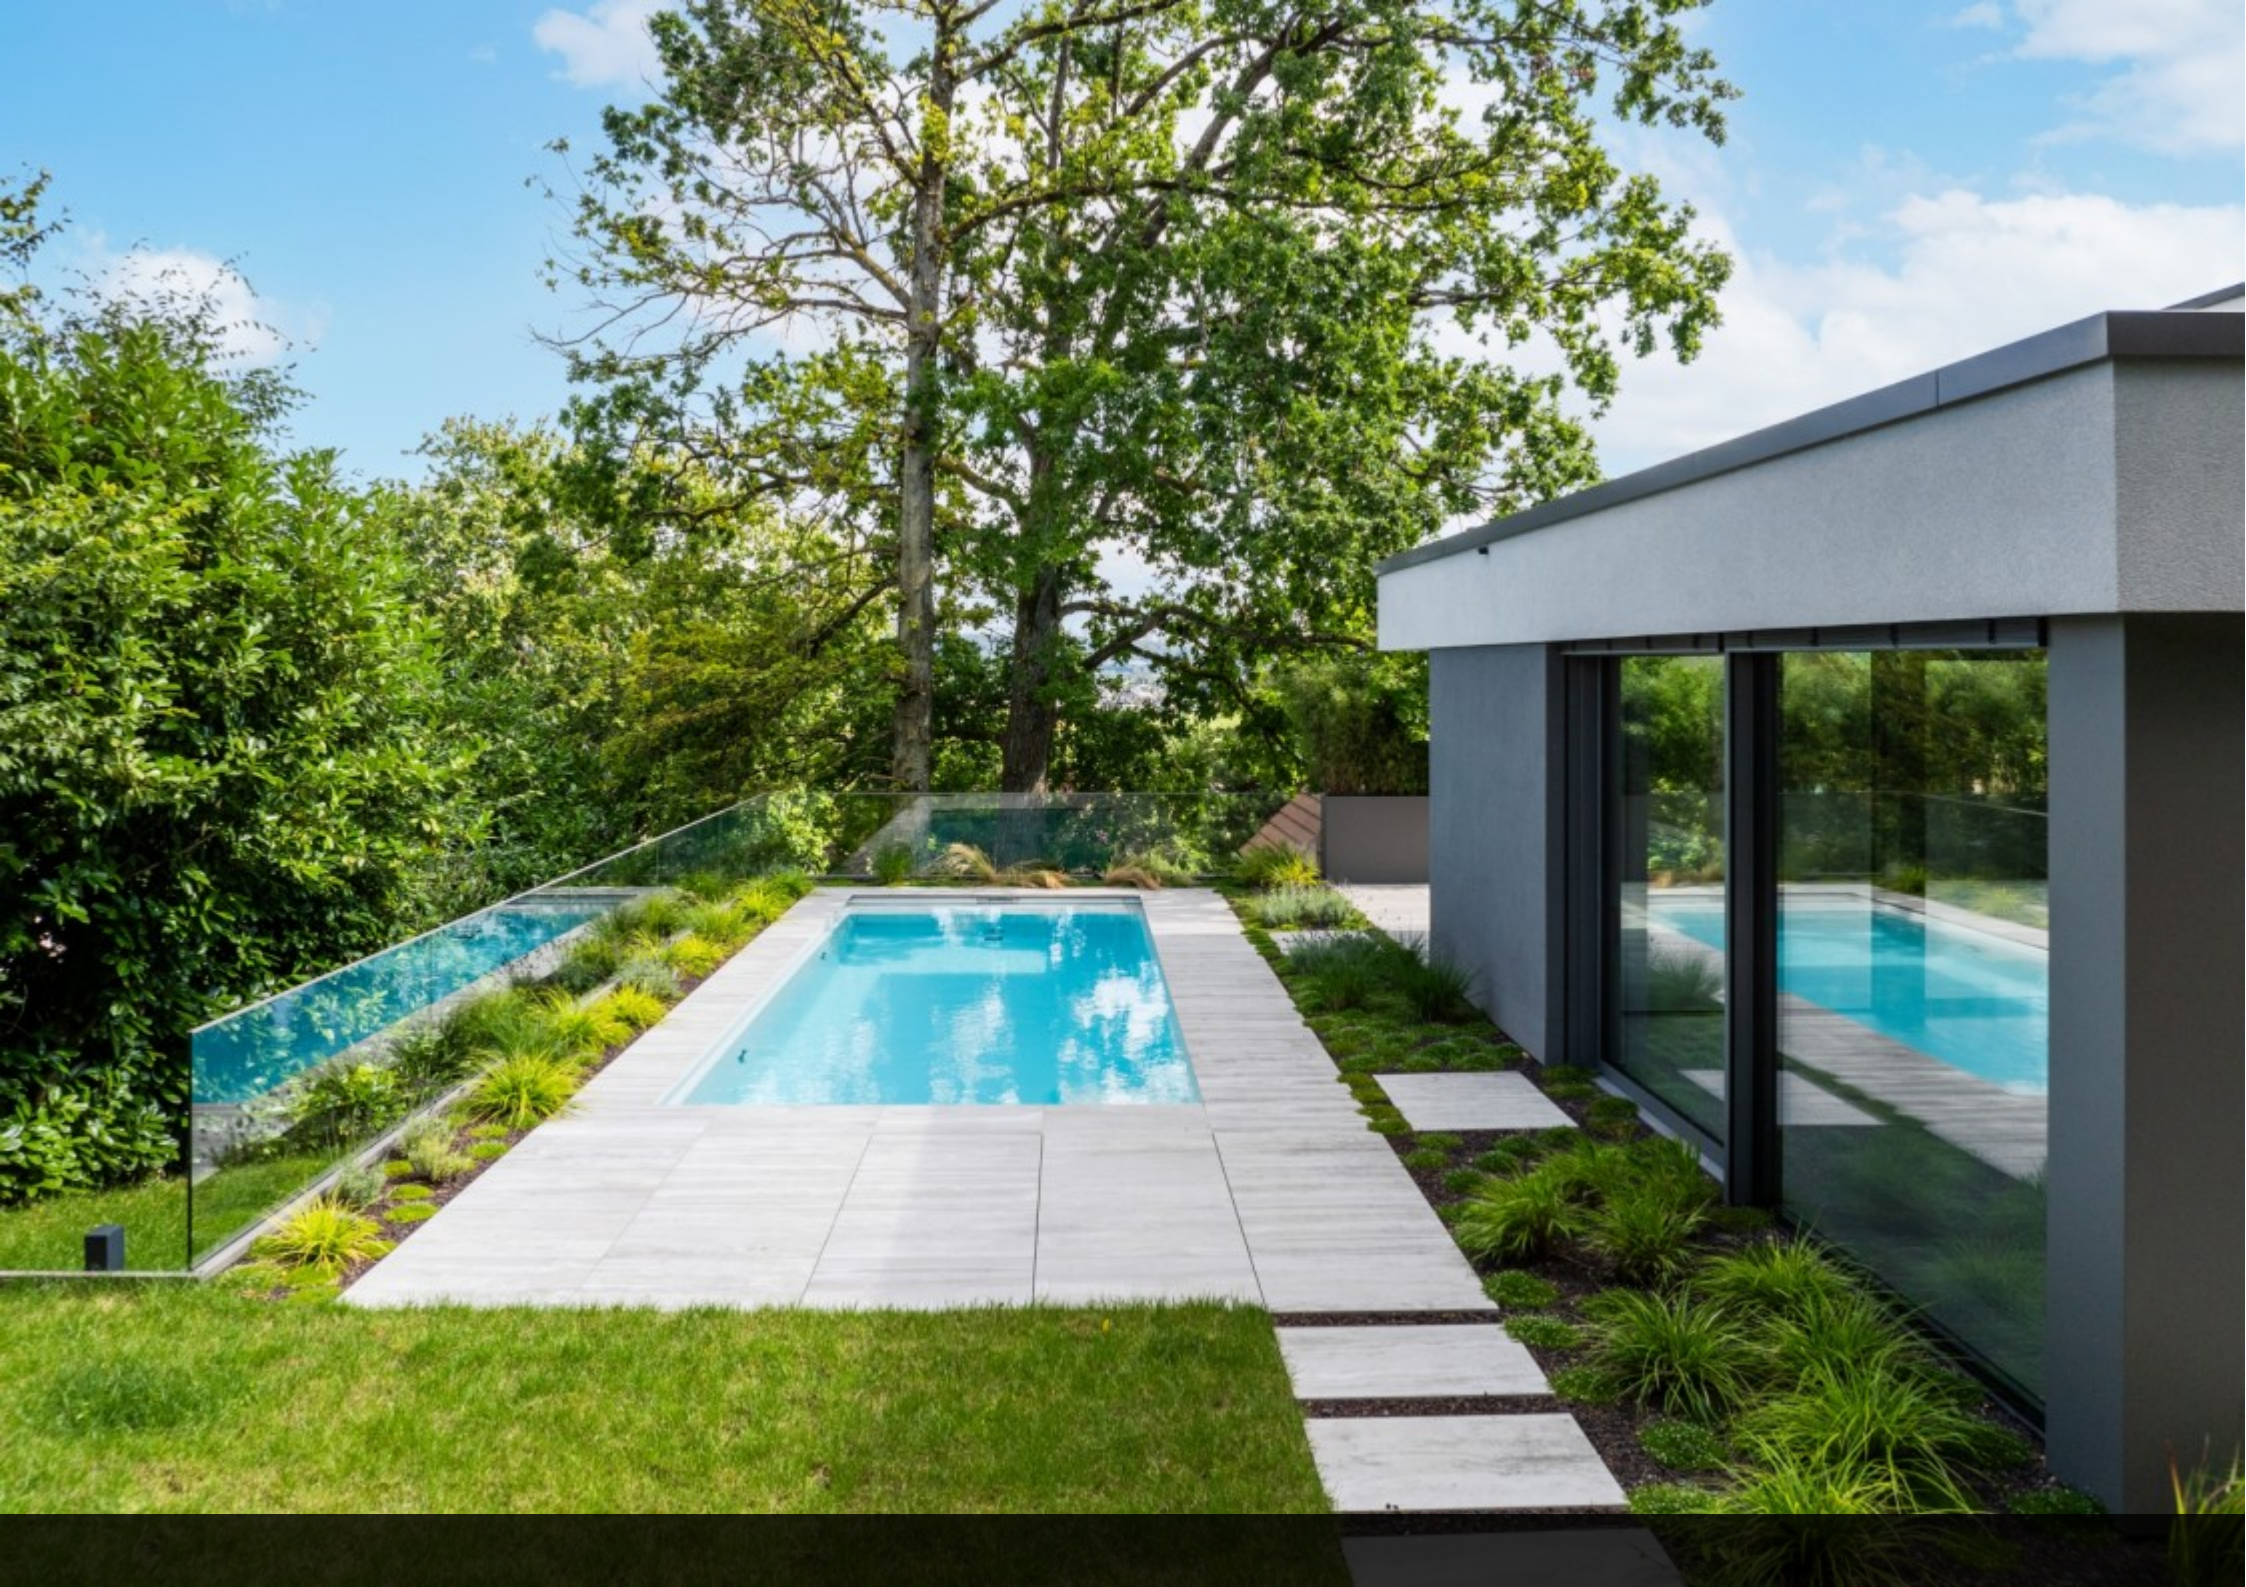

supereal.

Steinsel

house – 5 bedrooms

488 m² – 9.11 ares

4.950.000 €

For sale by Supereal. Exceptional villa nestled on the heights of Steinsel!

Located in the heart of a residential enclave and built on a plot of 9,11 acres, this new property boasts remarkable brightness due to its large openings that reveal an exceptional view of the surrounding nature, as well as a private garden and pool. Equipped with an elevator, numerous bespoke oak woodwork, and a kitchen and bathrooms featuring high-quality materials such as Dekton, this villa also includes the Loxone home automation system for controlling all the equipment, offering the utmost comfort.

The entrance, which provides a stunning perspective towards the garden, is marked by floating staircase steps and built-in cupboards. It also reveals the coherence of the chosen materials and tones. The living area of nearly 80 sum is characterized by its openness to the outside and its semi-covered terrace of 73 sqm. The kitchen, with a pantry and additional equipment, is bathed in light through its large openings. The garden level also features a separate toilet and a garage of 70 sqm with remarkable finishes.

Située au coeur d'un îlot résidentiel et édifée sur une parcelle de 9,11 ares, cette propriété neuve offre une luminosité remarquable de par ses larges ouvertures, qui dévoilent une vue exceptionnelle sur la nature environnante ainsi que sur un jardin intimiste et sa piscine. Dotée d'un ascenseur, de nombreuses menuiseries en chêne sur mesure, d'une cuisine et de salle de bains équipés de matériaux de premier choix tel que le Dekton mais aussi équipée du système domotique Loxone permettant le contrôle de l'ensemble des équipements, cette villa offre le plus grand des confort.